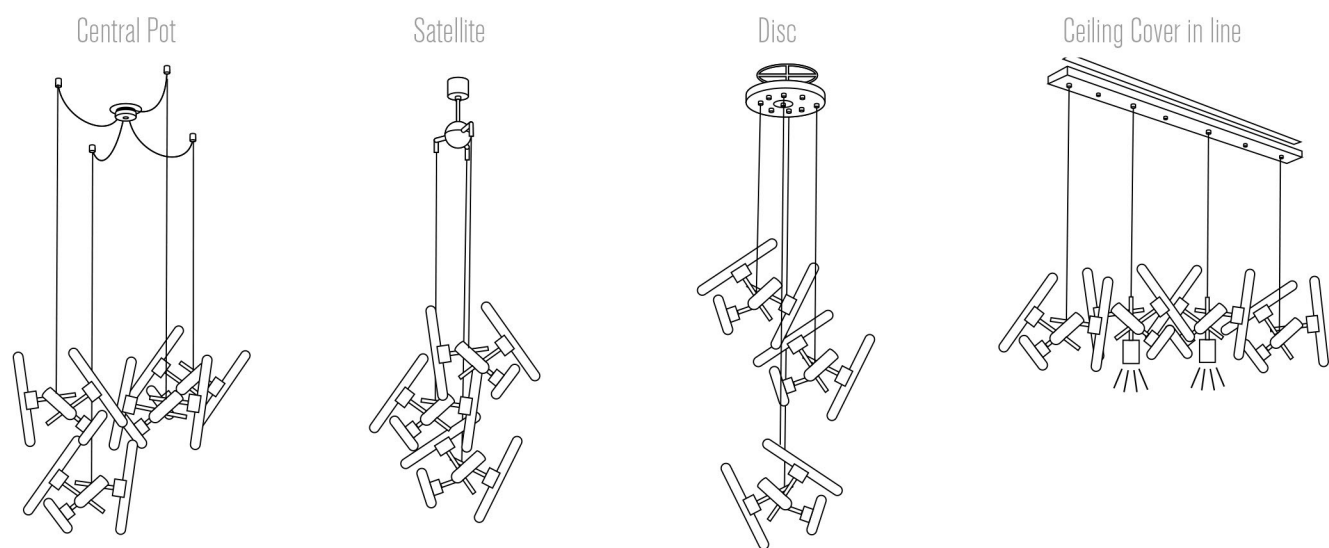

Suspension options