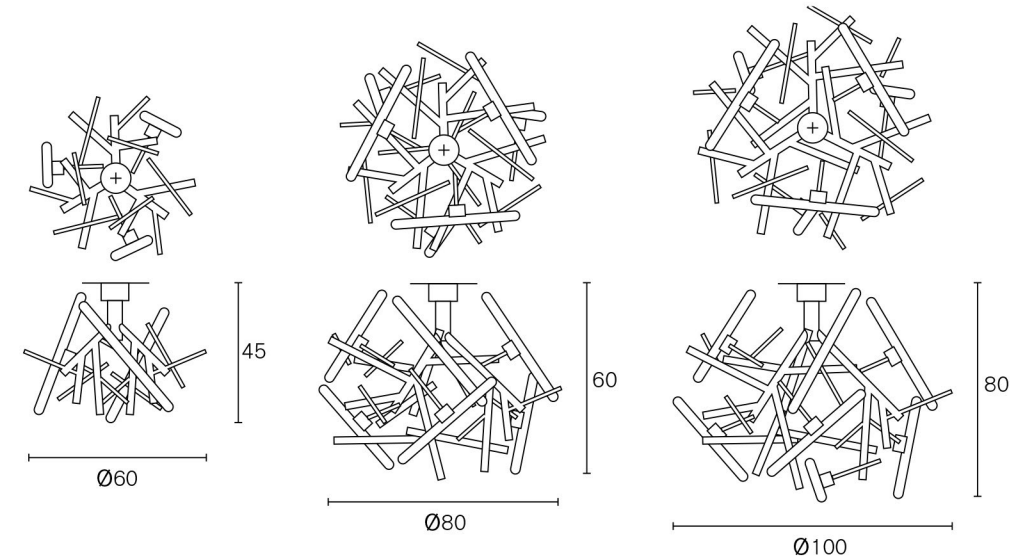

Standard the Linea will be delivered with reflector bars in finish of the lamp. The reflector bars can be delivered in various finishes on request.

Specifications are subject to change without prior notice.