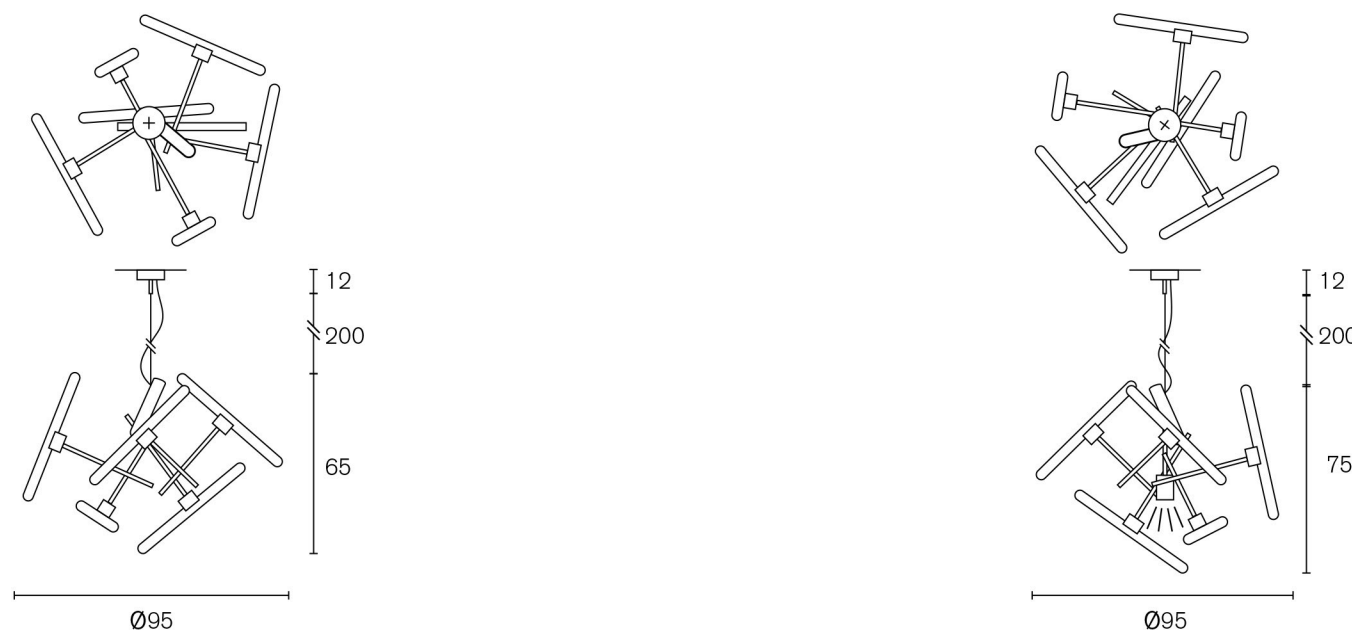

Element with downlight

Art.nr.	Dimensions	Light bulb	Weight	Finish
LINLTDL30/40BLM	Ø40xH.35 cm	3x S14D	2,5 kg	1x GU10 spot downlight, black matt finish
LINLTDL30/40BRBUR	Ø40xH.35 cm	3x S14D	2,5 kg	1x GU10 spot downlight, brass burnished finish
LINLTDL30/40NAW	Ø40xH.35 cm	3x S14D	2,5 kg	1x GU10 spot downlight, nickel aged warm finish
LINLTDL30/40GSF	Ø40xH.35 cm	3x S14D	2,5 kg	1x GU10 spot downlight, gold satin finish

Suspension options

All elements are supplied with 3 meter electrical cable and a ceiling shade. The beam angle for our GU10 spotlights is 60°.

Specifications are subject to change without prior notice.

Element

Art.nr.	Dimensions	Light bulb	Weight	Finish
LINLT50/70BLM	Ø95xH.65 cm	5x S14D	6,0 kg	black matt finish
LINLT50/70BRBUR	Ø95xH.65 cm	5x S14D	6,0 kg	brass burnished finish
LINLT50/70NAW	Ø95xH.65 cm	5x S14D	6,0 kg	nickel aged warm finish
LINLT50/70GSF	Ø95xH.65 cm	5x S14D	6,0 kg	gold satin finish

Element with downlight

Art.nr.	Dimensions	Light bulb	Weight	Finish
LINLTDL50/70BLM	Ø95xH.75 cm	5x S14D	8,0 kg	1x GU10 spot downlight, black matt finish
LINLTDL50/70BRBUR	Ø95xH.75 cm	5x S14D	8,0 kg	1x GU10 spot downlight, brass burnished finish
LINLTDL50/70NAW	Ø95xH.75 cm	5x S14D	8,0 kg	1x GU10 spot downlight, nickel aged warm finish
LINLTDL50/70GSF	Ø95xH.75 cm	5x S14D	8,0 kg	1x GU10 spot downlight, gold satin finish