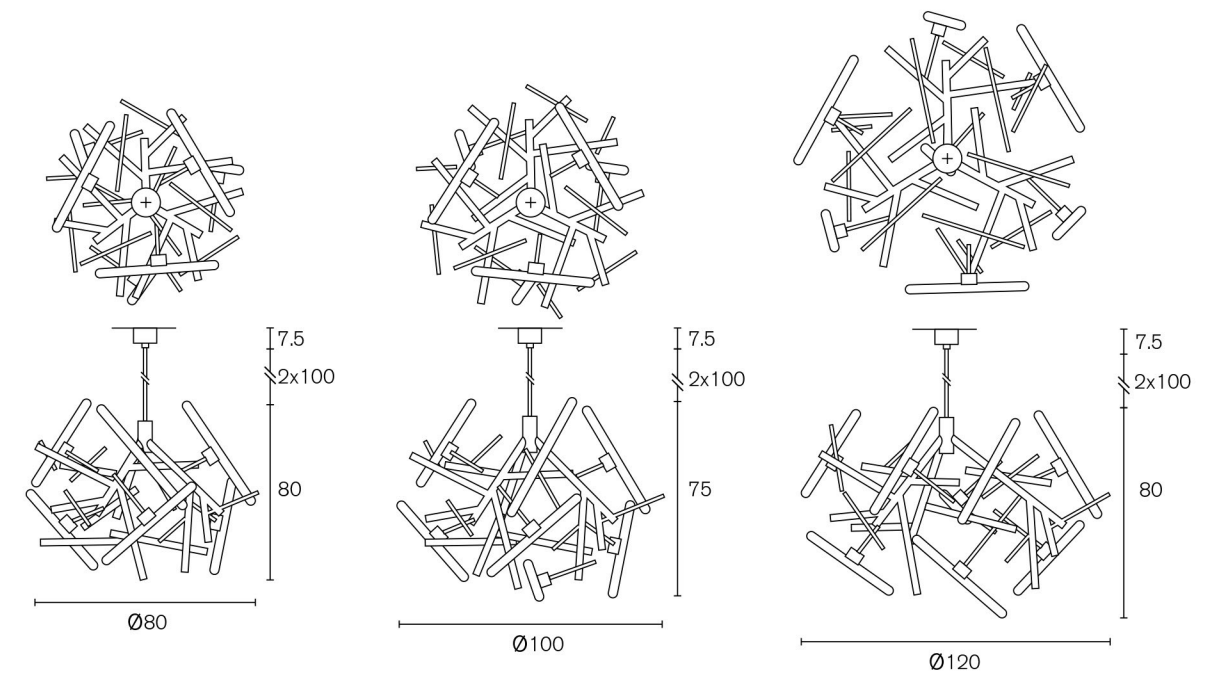

## LINC100BRBUR

Linea Chandelier Round (Ø100xH.75 cm, brass burnished finish, 7x S14D, 18 kg)

Specifications are subject to change without prior notice.

Catalogue Edition 31

## Chandelier Round

Collection Images page 10-15, 286

Art.nr.	Dimensions	Light bulb	Weight	Finish
LINC80BLM	Ø80xH.80 cm	6x S14D	16,0 kg	black matt finish
LINC80BRBUR	Ø80xH.80 cm	6x S14D	16,0 kg	brass burnished finish
LINC80NAW	Ø80xH.80 cm	6x S14D	16,0 kg	nickel aged warm finish
LINC80GSF	Ø80xH.80 cm	6x S14D	16,0 kg	gold satin finish
LINC100BLM	Ø100xH.75 cm	7x S14D	18,0 kg	black matt finish
LINC100BRBUR	Ø100xH.75 cm	7x S14D	18,0 kg	brass burnished finish
LINC100NAW	Ø100xH.75 cm	7x S14D	18,0 kg	nickel aged warm finish
LINC100GSF	Ø100xH.75 cm	7x S14D	18,0 kg	gold satin finish
LINC120BLM	Ø120xH.80 cm	8x S14D	20,0 kg	black matt finish
LINC120BRBUR	Ø120xH.80 cm	8x S14D	20,0 kg	brass burnished finish
LINC120NAW	Ø120xH.80 cm	8x S14D	20,0 kg	nickel aged warm finish
LINC120GSF	Ø120xH.80 cm	8x S14D	20,0 kg	gold satin finish

Element with downlight

Art.nr.	Dimensions	Light bulb	Weight	Finish
LINLTDL30/40BLM	Ø40xH.35 cm	3x S14D	2,5 kg	1x GU10 spot downlight, black matt finish
LINLTDL30/40BRBUR	Ø40xH.35 cm	3x S14D	2,5 kg	1x GU10 spot downlight, brass burnished finish
LINLTDL30/40NAW	Ø40xH.35 cm	3x S14D	2,5 kg	1x GU10 spot downlight, nickel aged warm finish
LINLTDL30/40GSF	Ø40xH.35 cm	3x S14D	2,5 kg	1x GU10 spot downlight, gold satin finish

Element with downlight

Art.nr.	Dimensions	Light bulb	Weight	Finish
LINLTDL50/70BLM	Ø95xH.75 cm	5x S14D	8,0 kg	1x GU10 spot downlight, black matt finish
LINLTDL50/70BRBUR	Ø95xH.75 cm	5x S14D	8,0 kg	1x GU10 spot downlight, brass burnished finish
LINLTDL50/70NAW	Ø95xH.75 cm	5x S14D	8,0 kg	1x GU10 spot downlight, nickel aged warm finish
LINLTDL50/70GSF	Ø95xH.75 cm	5x S14D	8,0 kg	1x GU10 spot downlight, gold satin finish