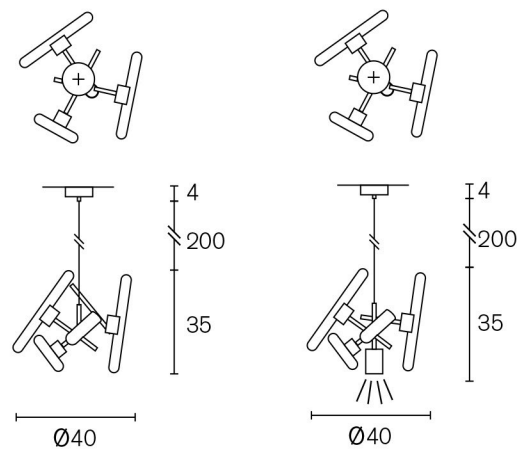

Specifications are subject to change without prior notice.

Catalogue Edition 31

Element

Art.nr.	Dimensions	Light bulb	Weight	Finish
LINLT30/40BLM	Ø40xH.35 cm	3x S14D	2,5 kg	black matt finish
LINLT30/40BRBUR	Ø40xH.35 cm	3x S14D	2,5 kg	brass burnished finish
LINLT30/40NAW	Ø40xH.35 cm	3x S14D	2,5 kg	nickel aged warm finish
LINLT30/40GSF	Ø40xH.35 cm	3x S14D	2,5 kg	gold satin finish

Element with downlight

Art.nr.	Dimensions	Light bulb	Weight	Finish
LINLTDL30/40BLM	Ø40xH.35 cm	3x S14D	2,5 kg	1x GU10 spot downlight, black matt finish
LINLTDL30/40BRBUR	Ø40xH.35 cm	3x S14D	2,5 kg	1x GU10 spot downlight, brass burnished finish
LINLTDL30/40NAW	Ø40xH.35 cm	3x S14D	2,5 kg	1x GU10 spot downlight, nickel aged warm finish
LINLTDL30/40GSF	Ø40xH.35 cm	3x S14D	2,5 kg	1x GU10 spot downlight, gold satin finish

Art.nr.	Dimensions	Light bulb	Weight	Finish
LINLT50/70BLM	Ø95xH.65 cm	5x S14D	6,0 kg	black matt finish
LINLT50/70BRBUR	Ø95xH.65 cm	5x S14D	6,0 kg	brass burnished finish
LINLT50/70NAW	Ø95xH.65 cm	5x S14D	6,0 kg	nickel aged warm finish
LINLT50/70GSF	Ø95xH.65 cm	5x S14D	6,0 kg	gold satin finish

Element with downlight

Art.nr.	Dimensions	Light bulb	Weight	Finish
LINLTDL50/70BLM	Ø95xH.75 cm	5x S14D	8,0 kg	1x GU10 spot downlight, black matt finish
LINLTDL50/70BRBUR	Ø95xH.75 cm	5x S14D	8,0 kg	1x GU10 spot downlight, brass burnished finish
LINLTDL50/70NAW	Ø95xH.75 cm	5x S14D	8,0 kg	1x GU10 spot downlight, nickel aged warm finish
LINLTDL50/70GSF	Ø95xH.75 cm	5x S14D	8,0 kg	1x GU10 spot downlight, gold satin finish