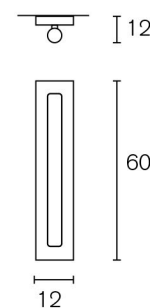

Element with downlight

Art.nr.	Dimensions	Light bulb	Weight	Finish
LINLTDL30/40BLM	Ø40xH.35 cm	3x S14D	2,5 kg	1x GU10 spot downlight, black matt finish
LINLTDL30/40BRBUR	Ø40xH.35 cm	3x S14D	2,5 kg	1x GU10 spot downlight, brass burnished finish
LINLTDL30/40NAW	Ø40xH.35 cm	3x S14D	2,5 kg	1x GU10 spot downlight, nickel aged warm finish
LINLTDL30/40GSF	Ø40xH.35 cm	3x S14D	2,5 kg	1x GU10 spot downlight, gold satin finish

Art.nr.	Dimensions	Light bulb	Weight	Finish
LINLT50/70BLM	Ø95xH.65 cm	5x S14D	6,0 kg	black matt finish
LINLT50/70BRBUR	Ø95xH.65 cm	5x S14D	6,0 kg	brass burnished finish
LINLT50/70NAW	Ø95xH.65 cm	5x S14D	6,0 kg	nickel aged warm finish
LINLT50/70GSF	Ø95xH.65 cm	5x S14D	6,0 kg	gold satin finish

Element with downlight

Art.nr.	Dimensions	Light bulb	Weight	Finish
LINLTDL50/70BLM	Ø95xH.75 cm	5x S14D	8,0 kg	1x GU10 spot downlight, black matt finish
LINLTDL50/70BRBUR	Ø95xH.75 cm	5x S14D	8,0 kg	1x GU10 spot downlight, brass burnished finish
LINLTDL50/70NAW	Ø95xH.75 cm	5x S14D	8,0 kg	1x GU10 spot downlight, nickel aged warm finish
LINLTDL50/70GSF	Ø95xH.75 cm	5x S14D	8,0 kg	1x GU10 spot downlight, gold satin finish

Wall lamp

Art.nr.	Dimensions	Light bulb	Weight	Finish
LINW60BLM	L.12xW.12xH.60 cm	1x S14D	4,0 kg	black matt finish
LINW60BRBUR	L.12xW.12xH.60 cm	1x S14D	4,0 kg	brass burnished finish
LINW60NAW	L.12xW.12xH.60 cm	1x S14D	4,0 kg	nickel aged warm finish
LINW60GSF	L.12xW.12xH.60 cm	1x S14D	4,0 kg	gold satin finish