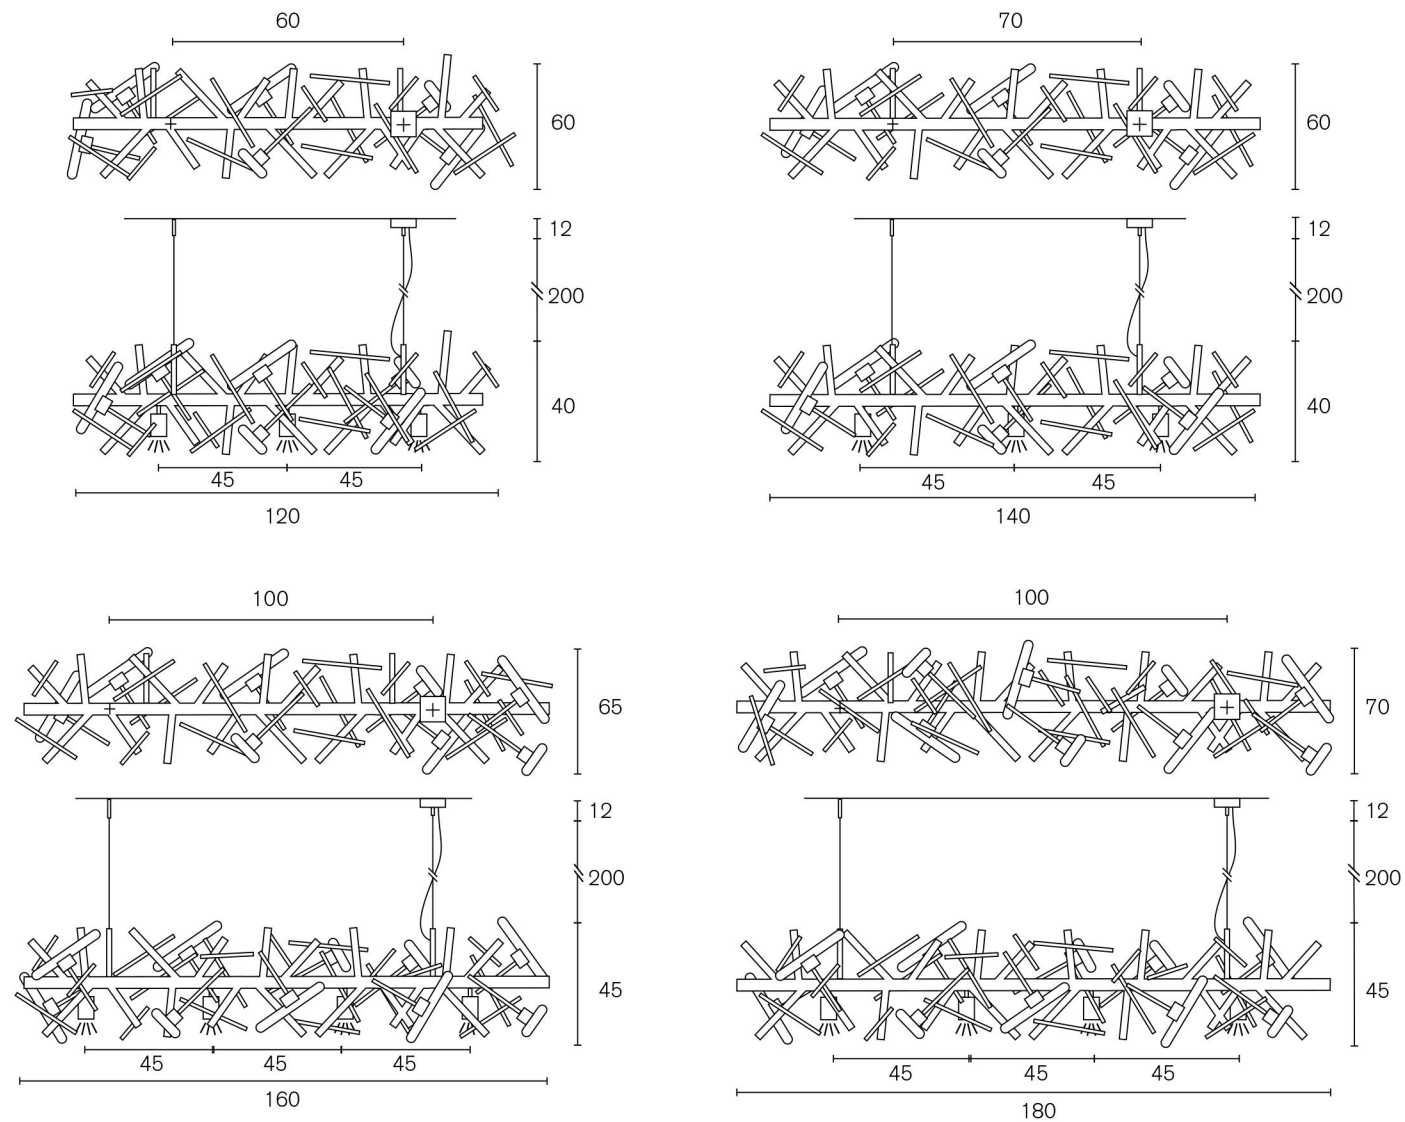

Art.nr.	Dimensions	Light bulb	Weight	Finish
LINHL120BLM	L.120xW.60xH.40 cm	6x S14D	12,0 kg	3x GU10 spot downlight, black matt finish
LINHL120BRBUR	L.120xW.60xH.40 cm	6x S14D	12,0 kg	3x GU10 spot downlight, brass burnished finish
LINHL120NAW	L.120xW.60xH.40 cm	6x S14D	12,0 kg	3x GU10 spot downlight, nickel aged warm finish
LINHL120GSF	L.120xW.60xH.40 cm	6x S14D	12,0 kg	3x GU10 spot downlight, gold satin finish
LINHL140BLM	L.140xW.60xH.40 cm	6x S14D	15,0 kg	3x GU10 spot downlight, black matt finish
LINHL140BRBUR	L.140xW.60xH.40 cm	6x S14D	15,0 kg	3x GU10 spot downlight, brass burnished finish
LINHL140NAW	L.140xW.60xH.40 cm	6x S14D	15,0 kg	3x GU10 spot downlight, nickel aged warm finish
LINHL140GSF	L.140xW.60xH.40 cm	6x S14D	15,0 kg	3x GU10 spot downlight, gold satin finish
LINHL160BLM	L.160xW.65xH.45 cm	8x S14D	22,0 kg	4x GU10 spot downlight, black matt finish
LINHL160BRBUR	L.160xW.65xH.45 cm	8x S14D	22,0 kg	4x GU10 spot downlight, brass burnished finish
LINHL160NAW	L.160xW.65xH.45 cm	8x S14D	22,0 kg	4x GU10 spot downlight, nickel aged warm finish
LINHL160GSF	L.160xW.65xH.45 cm	8x S14D	22,0 kg	4x GU10 spot downlight, gold satin finish
LINHL180BLM	L.180xW.70xH.45 cm	8x S14D	24,0 kg	4x GU10 spot downlight, black matt finish
LINHL180BRBUR	L.180xW.70xH.45 cm	8x S14D	24,0 kg	4x GU10 spot downlight, brass burnished finish
LINHL180NAW	L.180xW.70xH.45 cm	8x S14D	24,0 kg	4x GU10 spot downlight, nickel aged warm finish
LINHL180GSF	L.180xW.70xH.45 cm	8x S14D	24,0 kg	4x GU10 spot downlight, gold satin finish

Standard all hanging lamps long will be delivered with reflector bars in finish of the lamp. The reflector bars can be delivered in various finishes on request. All hanging lamps are supplied with 2 meter steel cable, 2 meter electrical cable and a ceiling shade.

Specifications are subject to change without prior notice.

Art.nr.	Dimensions	Light bulb	Weight	Finish
LINP60BLM	Ø60xH.45 cm	3x S14D	9,0 kg	black matt finish
LINP60BRBUR	Ø60xH.45 cm	3x S14D	9,0 kg	brass burnished finish
LINP60NAW	Ø60xH.45 cm	3x S14D	9,0 kg	nickel aged warm finish
LINP60GSF	Ø60xH.45 cm	3x S14D	9,0 kg	gold satin finish
LINP80BLM	Ø80xH.60 cm	6x S14D	14,0 kg	black matt finish
LINP80BRBUR	Ø80xH.60 cm	6x S14D	14,0 kg	brass burnished finish
LINP80NAW	Ø80xH.60 cm	6x S14D	14,0 kg	nickel aged warm finish
LINP80GSF	Ø80xH.60 cm	6x S14D	14,0 kg	gold satin finish
LINP100BLM	Ø100xH.80 cm	6x S14D	19,0 kg	black matt finish
LINP100BRBUR	Ø100xH.80 cm	6x S14D	19,0 kg	brass burnished finish
LINP100NAW	Ø100xH.80 cm	6x S14D	19,0 kg	nickel aged warm finish
LINP100GSF	Ø100xH.80 cm	6x S14D	19,0 kg	gold satin finish